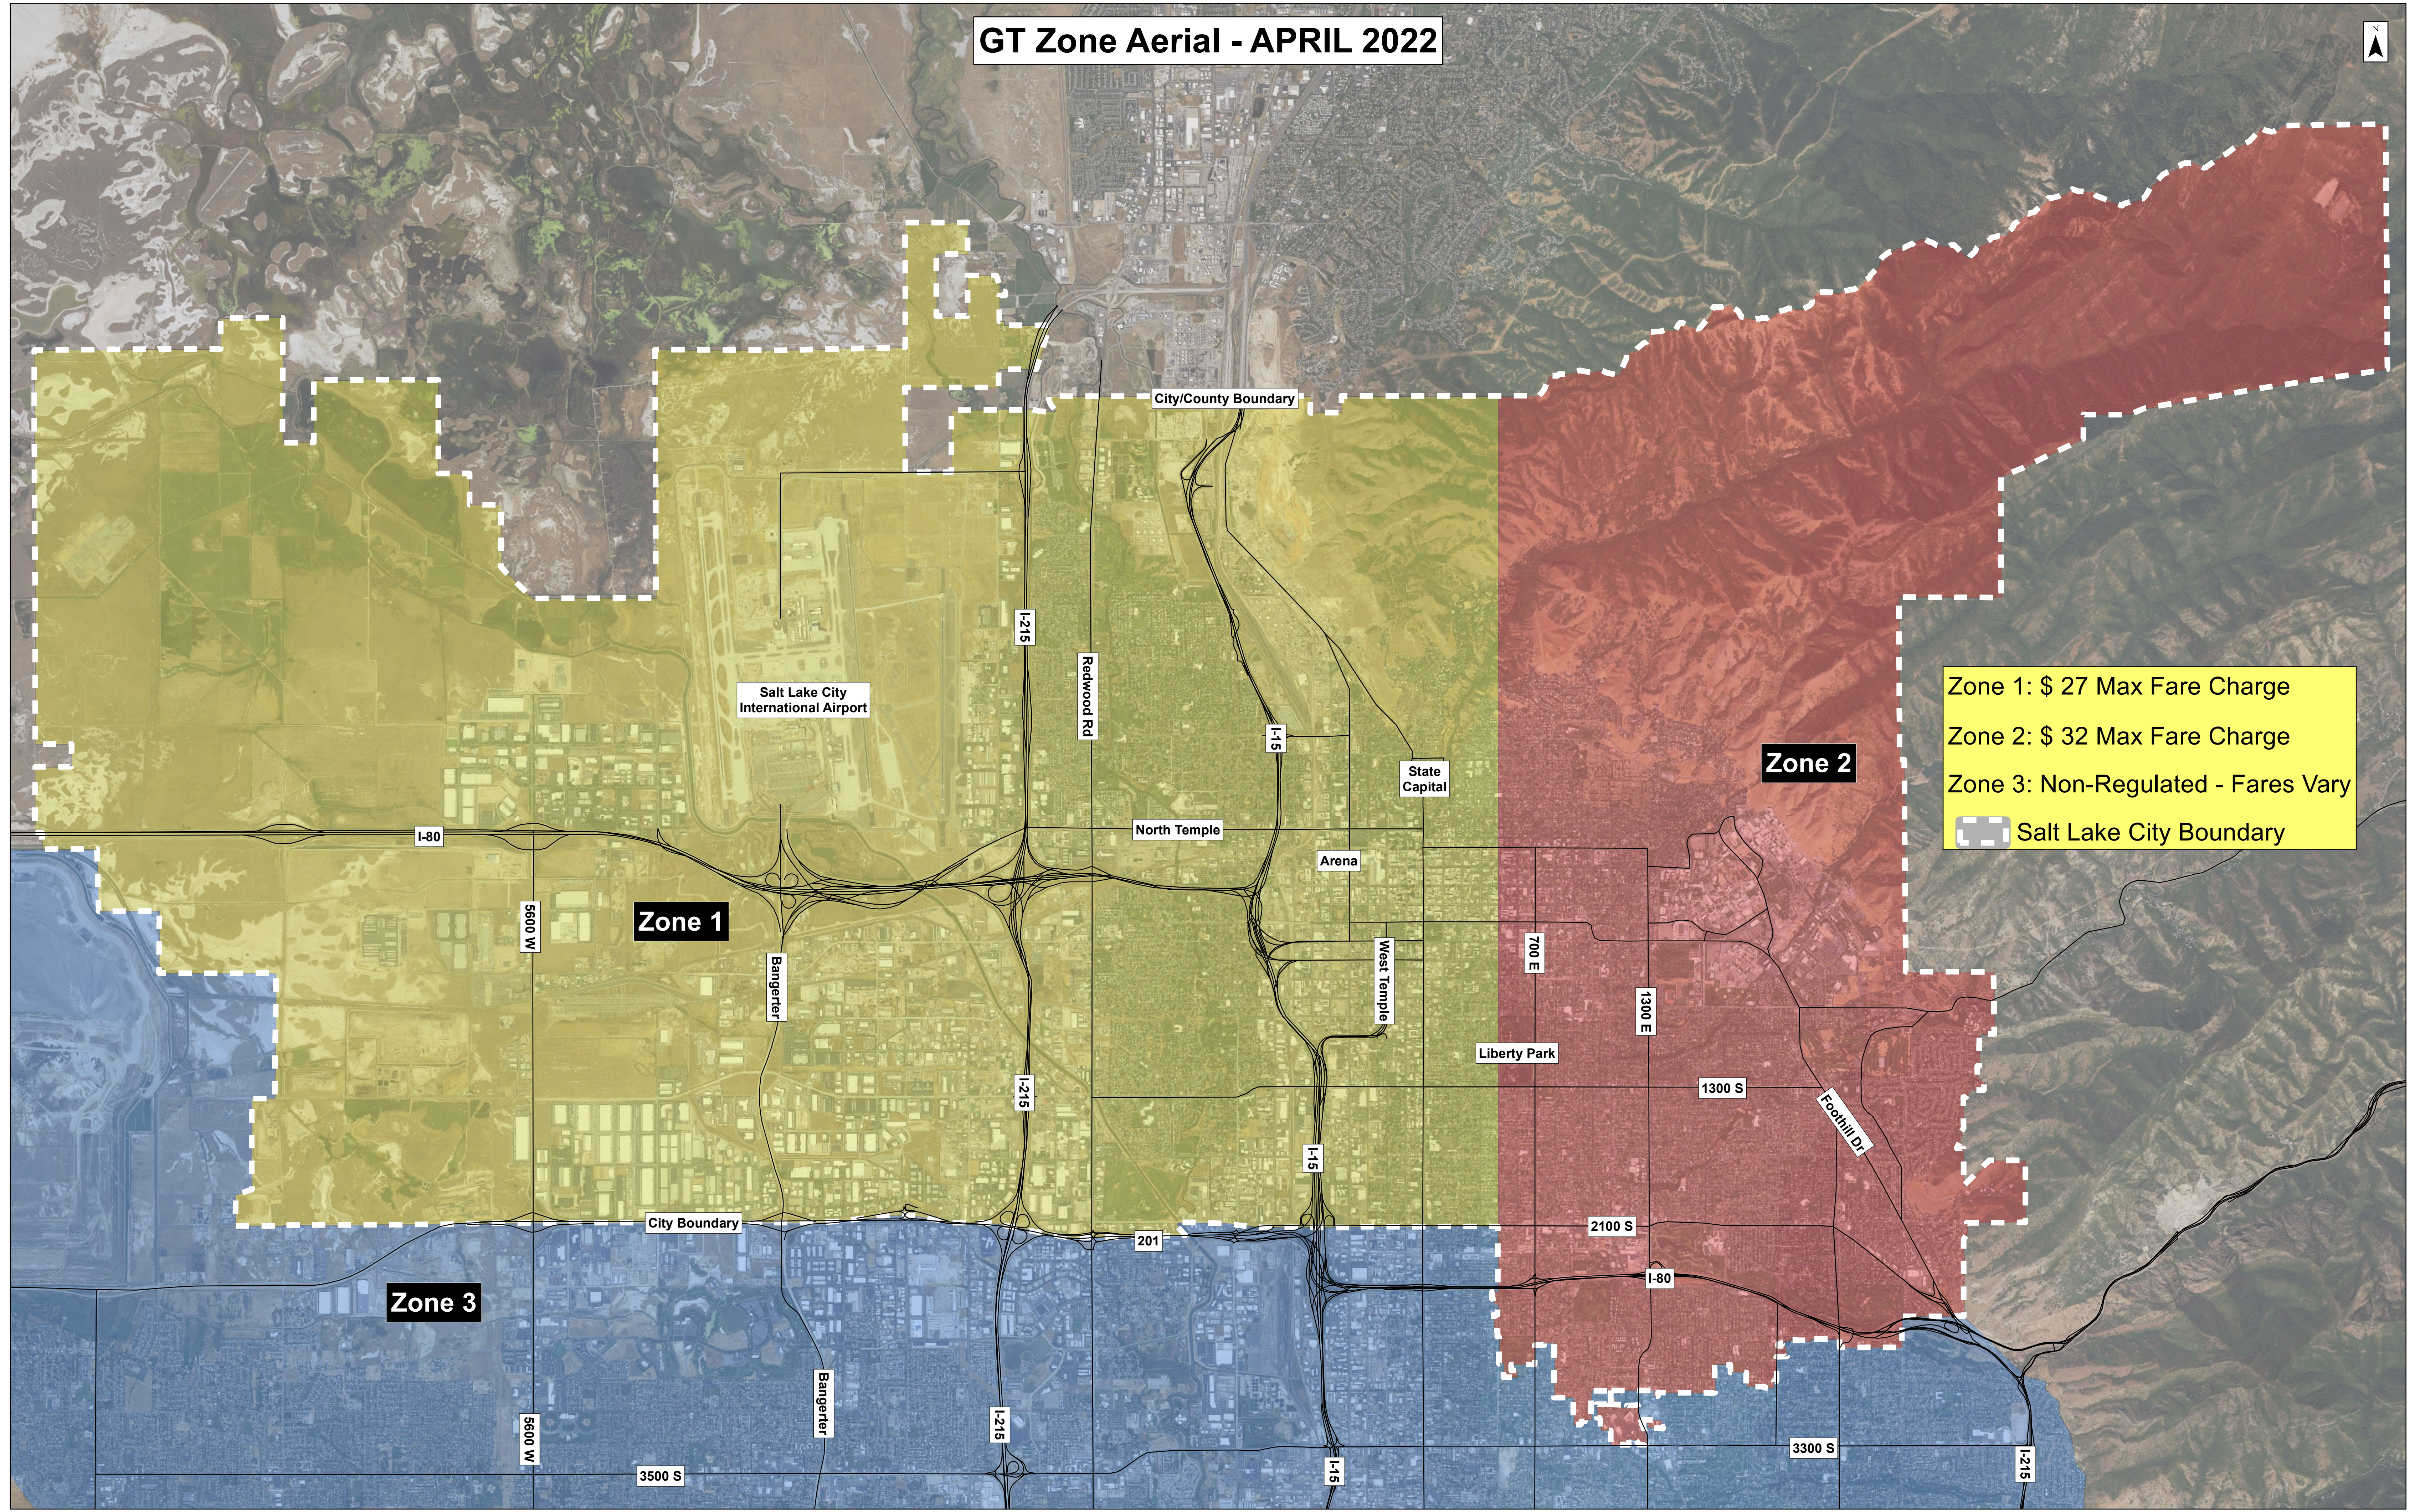

GT Zone Aerial - APRIL 2022

Zone 1: \$ 27 Max Fare Charge
Zone 2: \$ 32 Max Fare Charge
Zone 3: Non-Regulated - Fares Vary
 Salt Lake City Boundary

Zone 1

Zone 2

Zone 3

Salt Lake City International Airport

City/County Boundary

City Boundary

Redwood Rd

State Capital

North Temple

Arena

Bangerter

West Temple

Liberty Park

Foot Hill Dr

201

2100 S

3500 S

3300 S

I-80

5600 W

I-215

I-15

I-215

I-15

5600 W

I-215

I-15

700 E