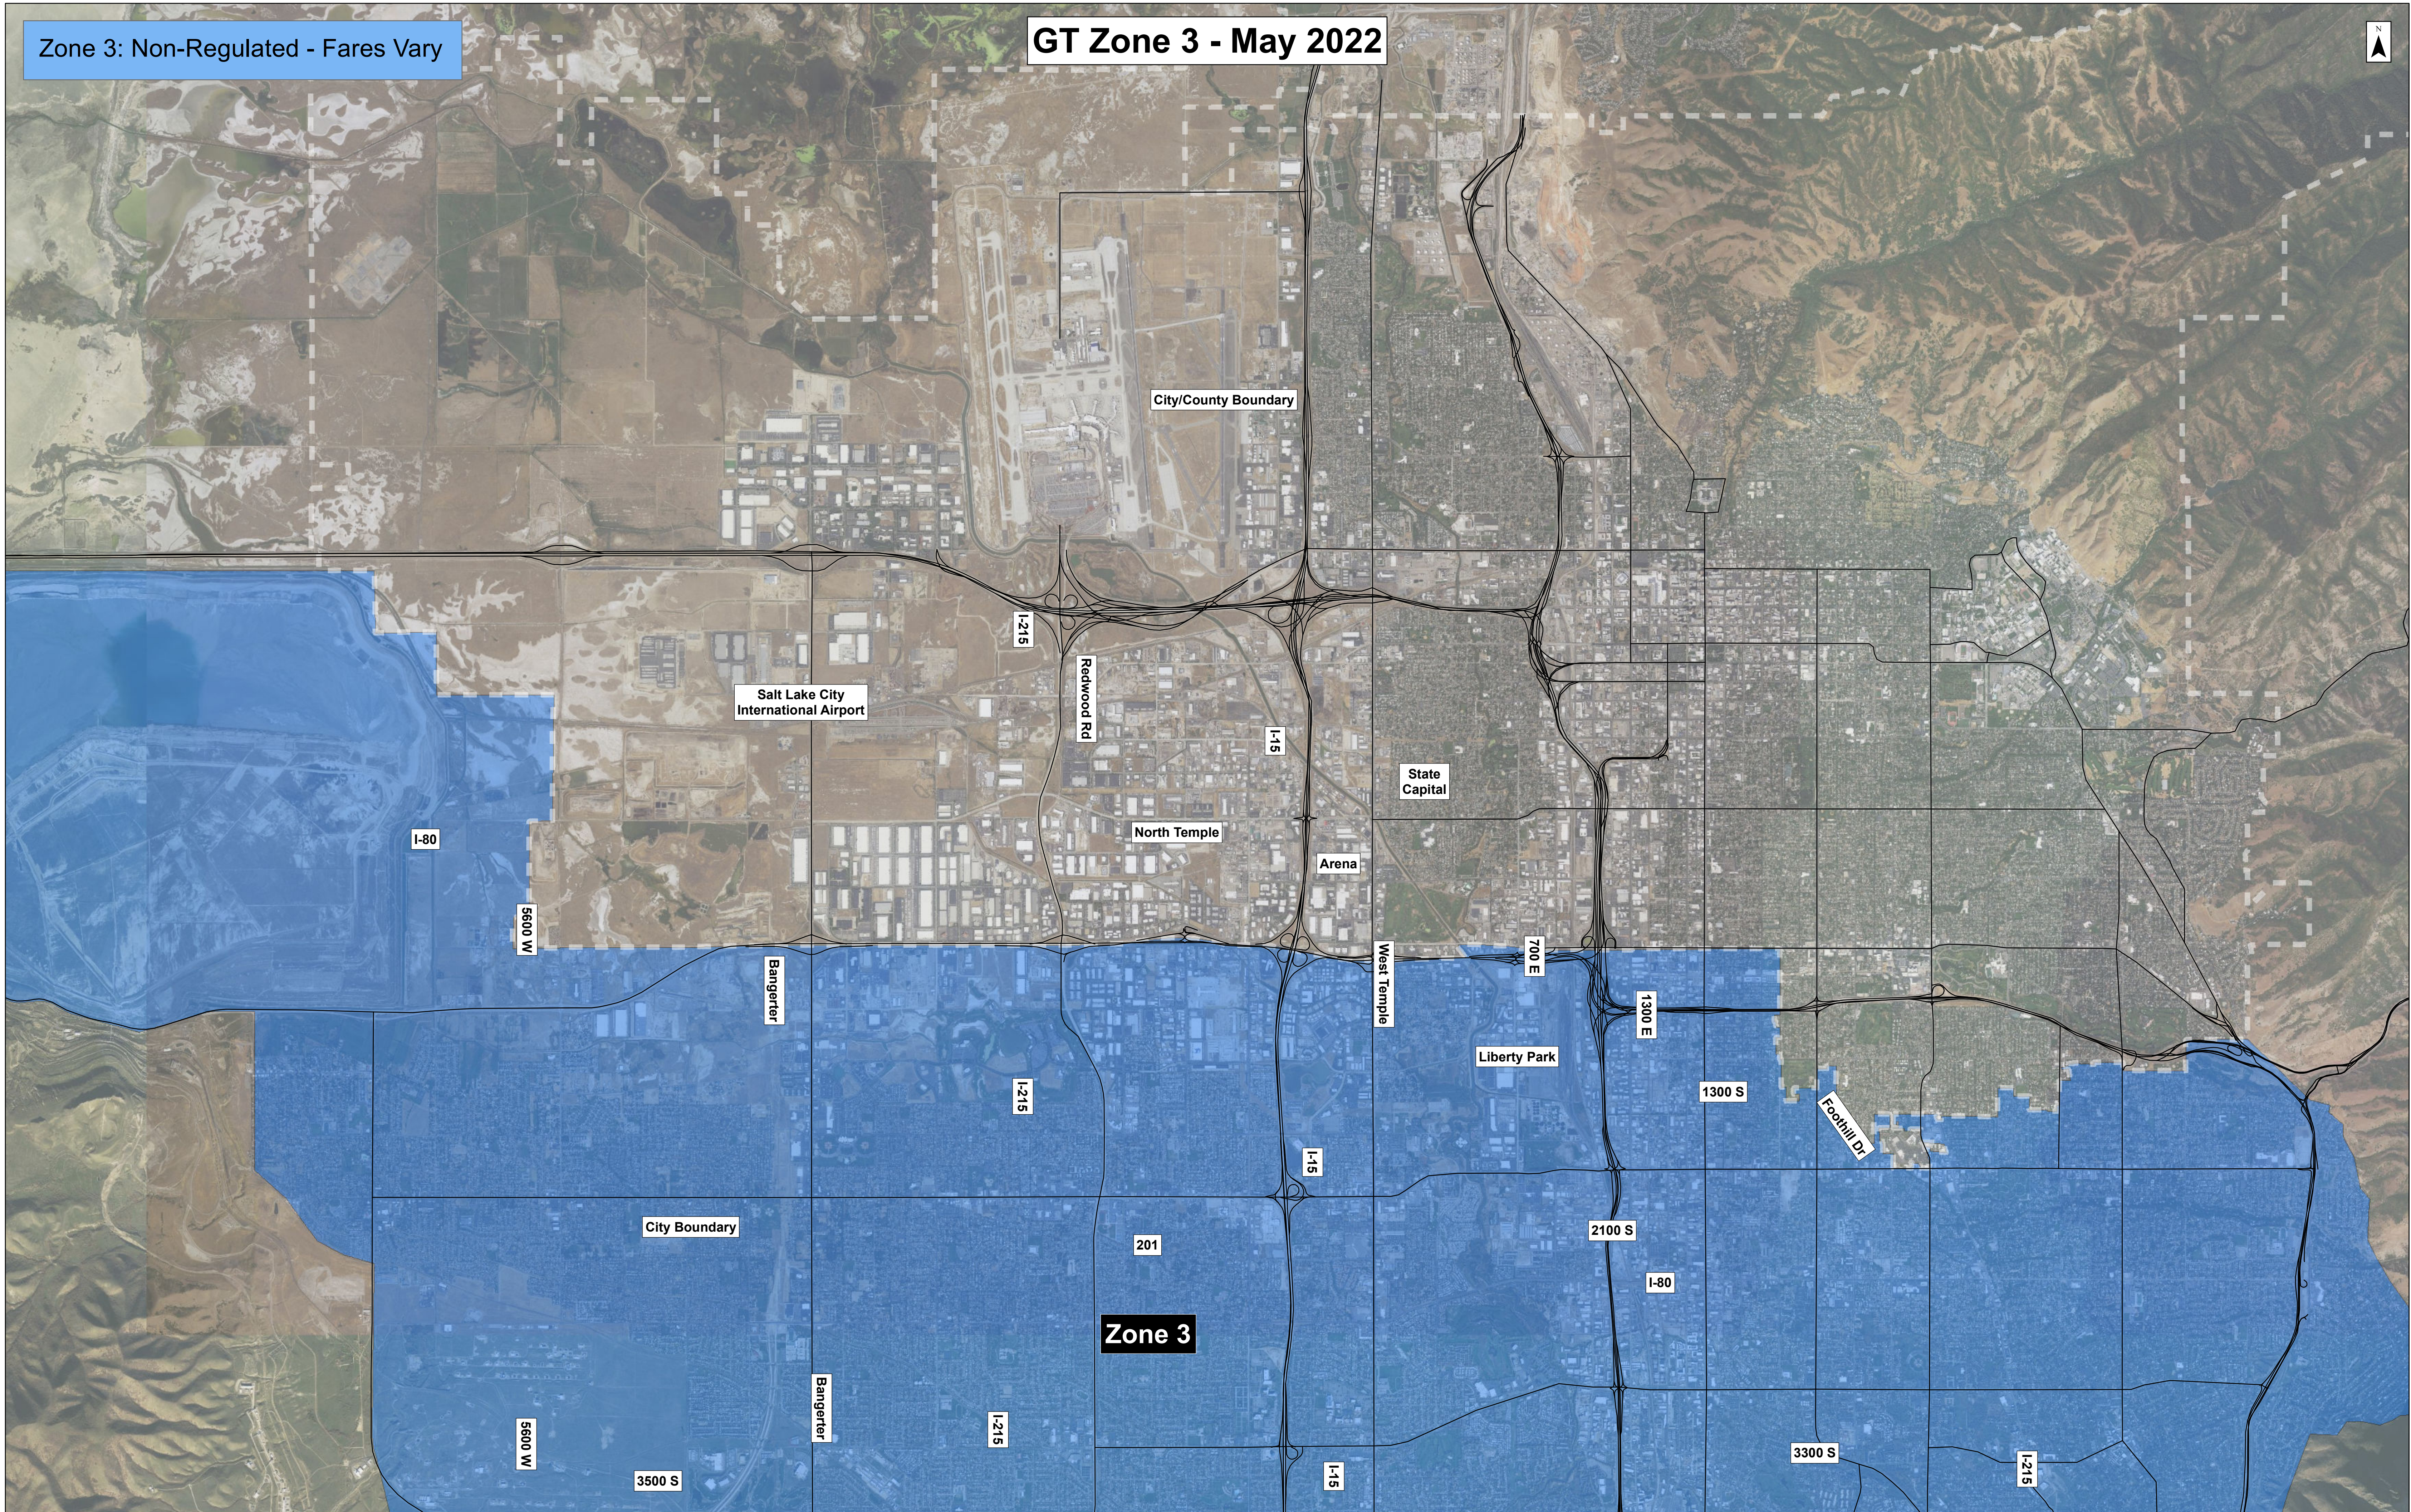

Zone 3: Non-Regulated - Fares Vary

# GT Zone 3 - May 2022

**Zone 3**

201

2100 S

I-80

3300 S

I-215

1300 S

Foothill Dr

1300 E

Liberty Park

West Temple

700 E

Arena

I-15

North Temple

Redwood Rd

I-215

Salt Lake City International Airport

5600 W

I-80

I-215

Bangerter

City Boundary