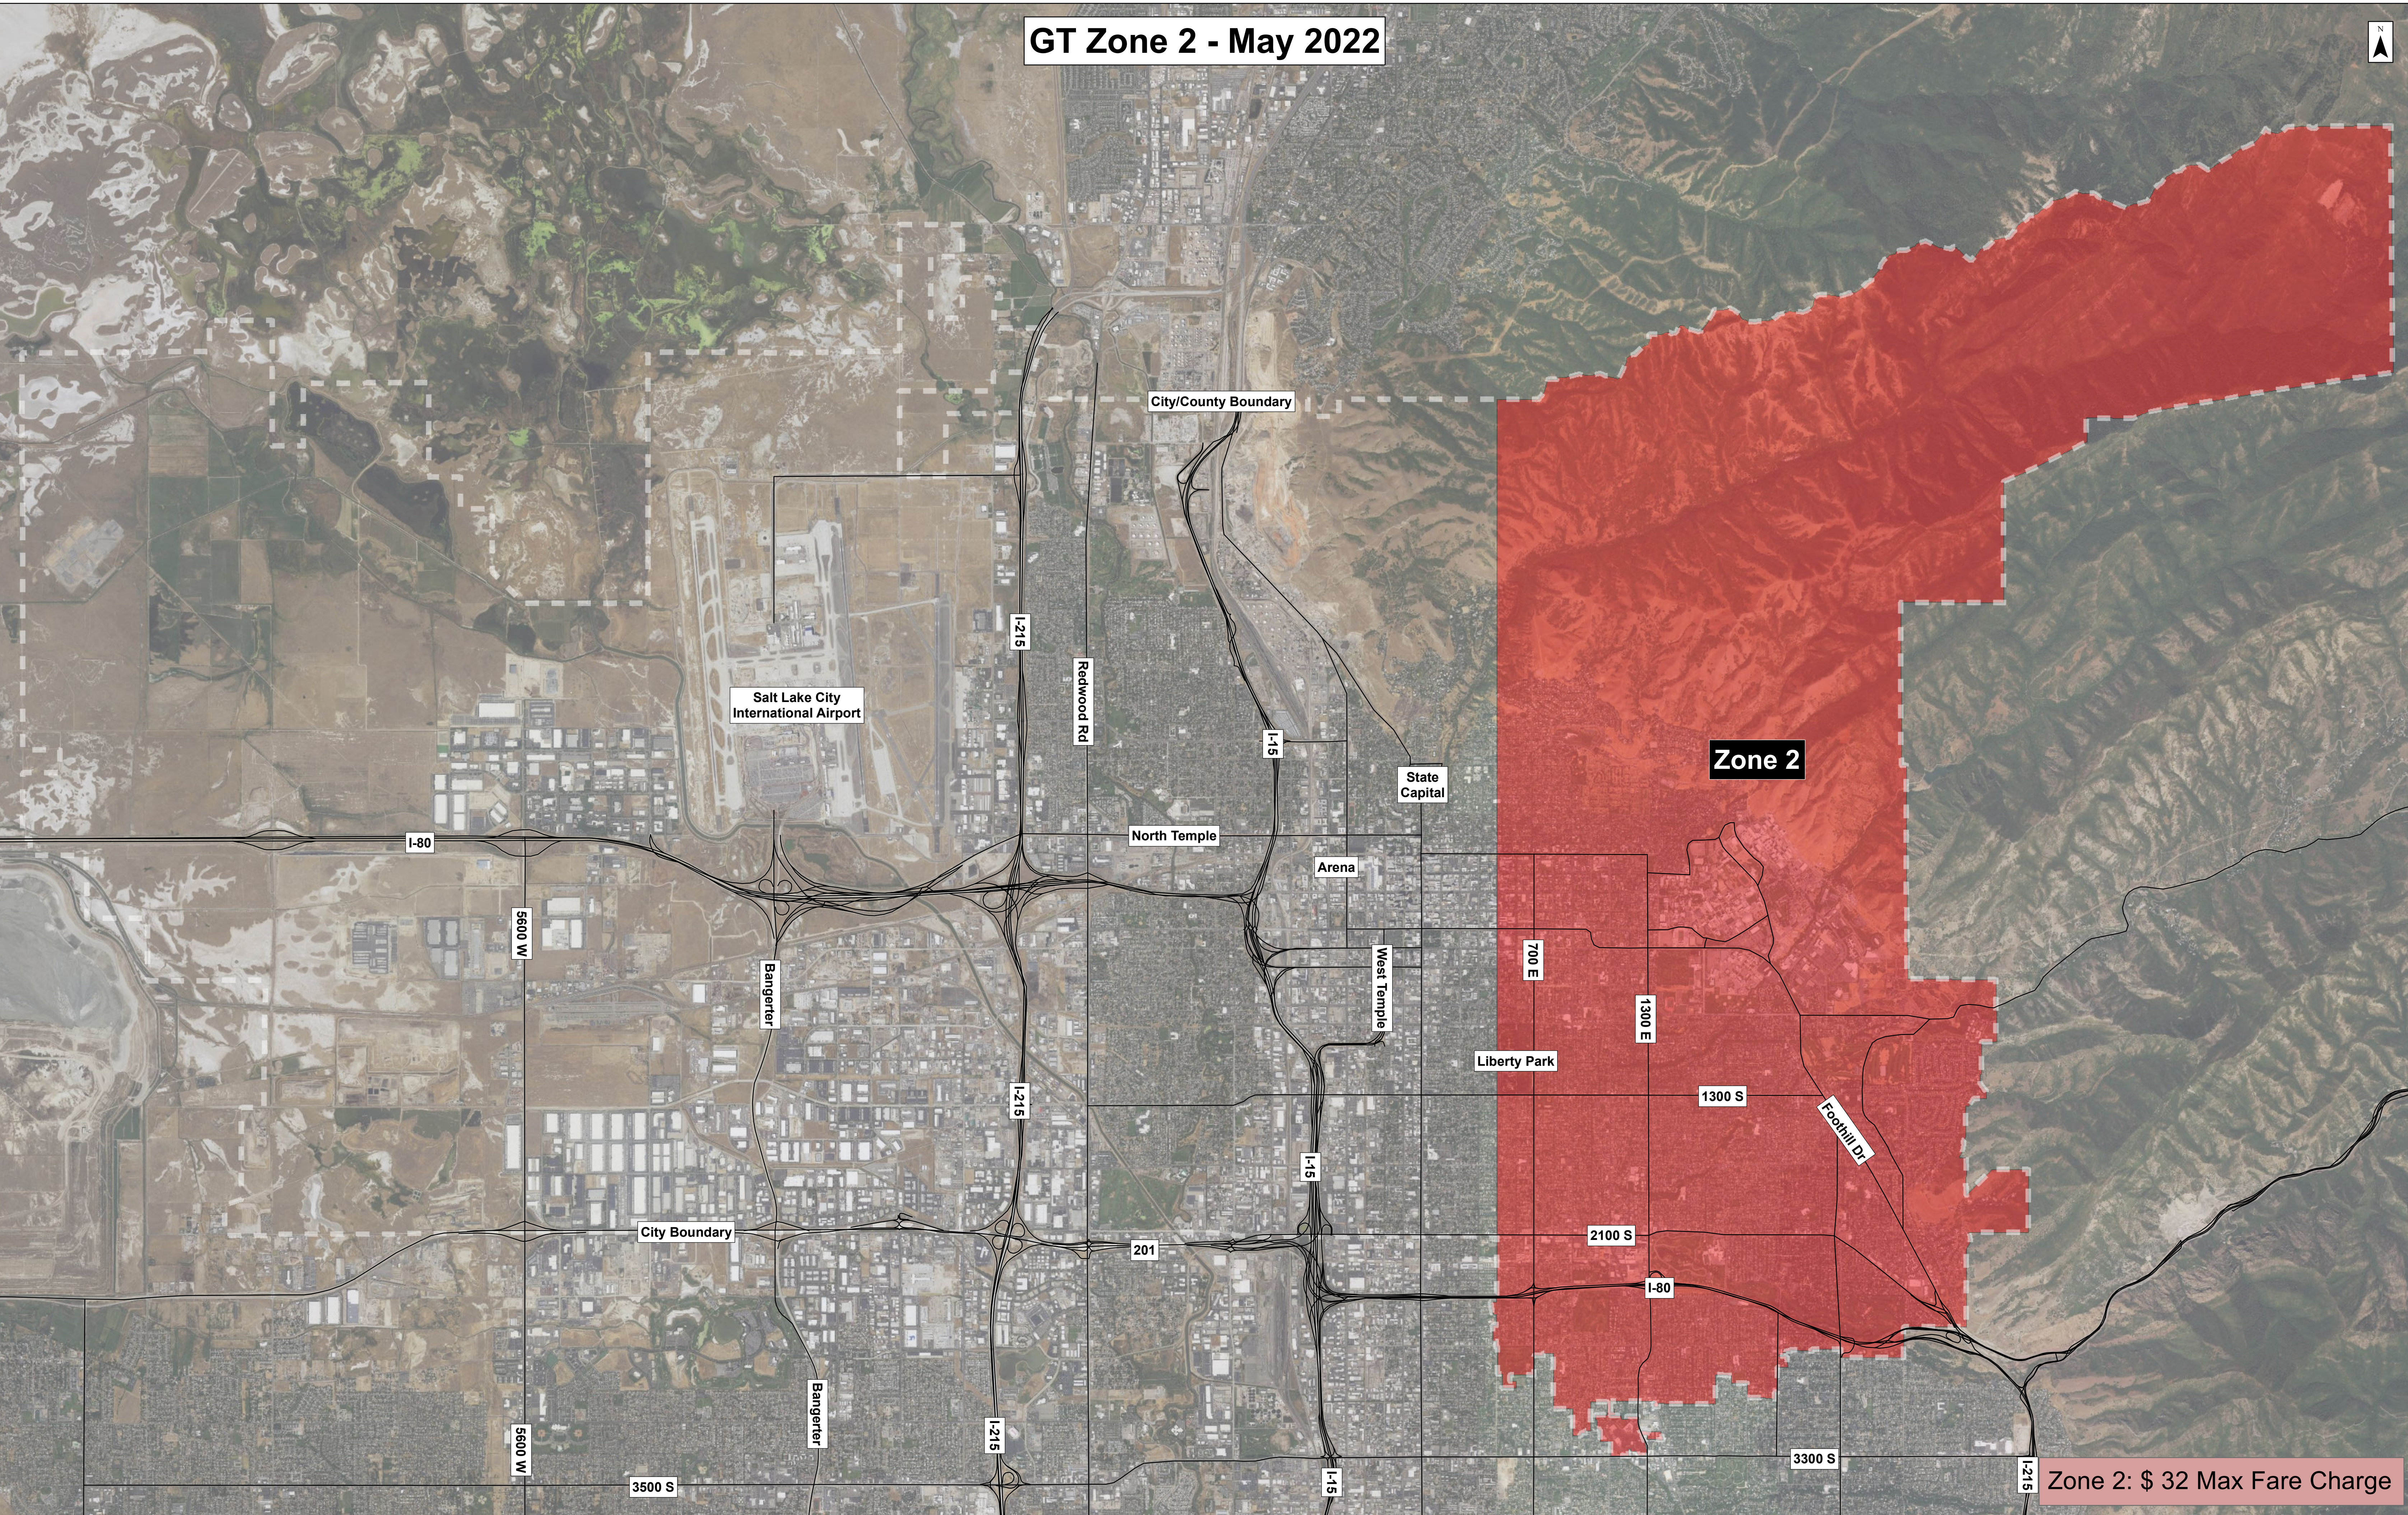

GT Zone 2 - May 2022

Salt Lake City International Airport

City/County Boundary

Zone 2

Zone 2: \$ 32 Max Fare Charge

I-80

5600 W

5600 W

3500 S

Bangerter

Bangerter

I-215

I-215

I-215

Redwood Rd

North Temple

201

I-15

Arena

I-15

I-15

State Capital

West Temple

700 E

1300 E

1300 S

2100 S

I-80

3300 S

I-215

Liberty Park

Foothill Dr