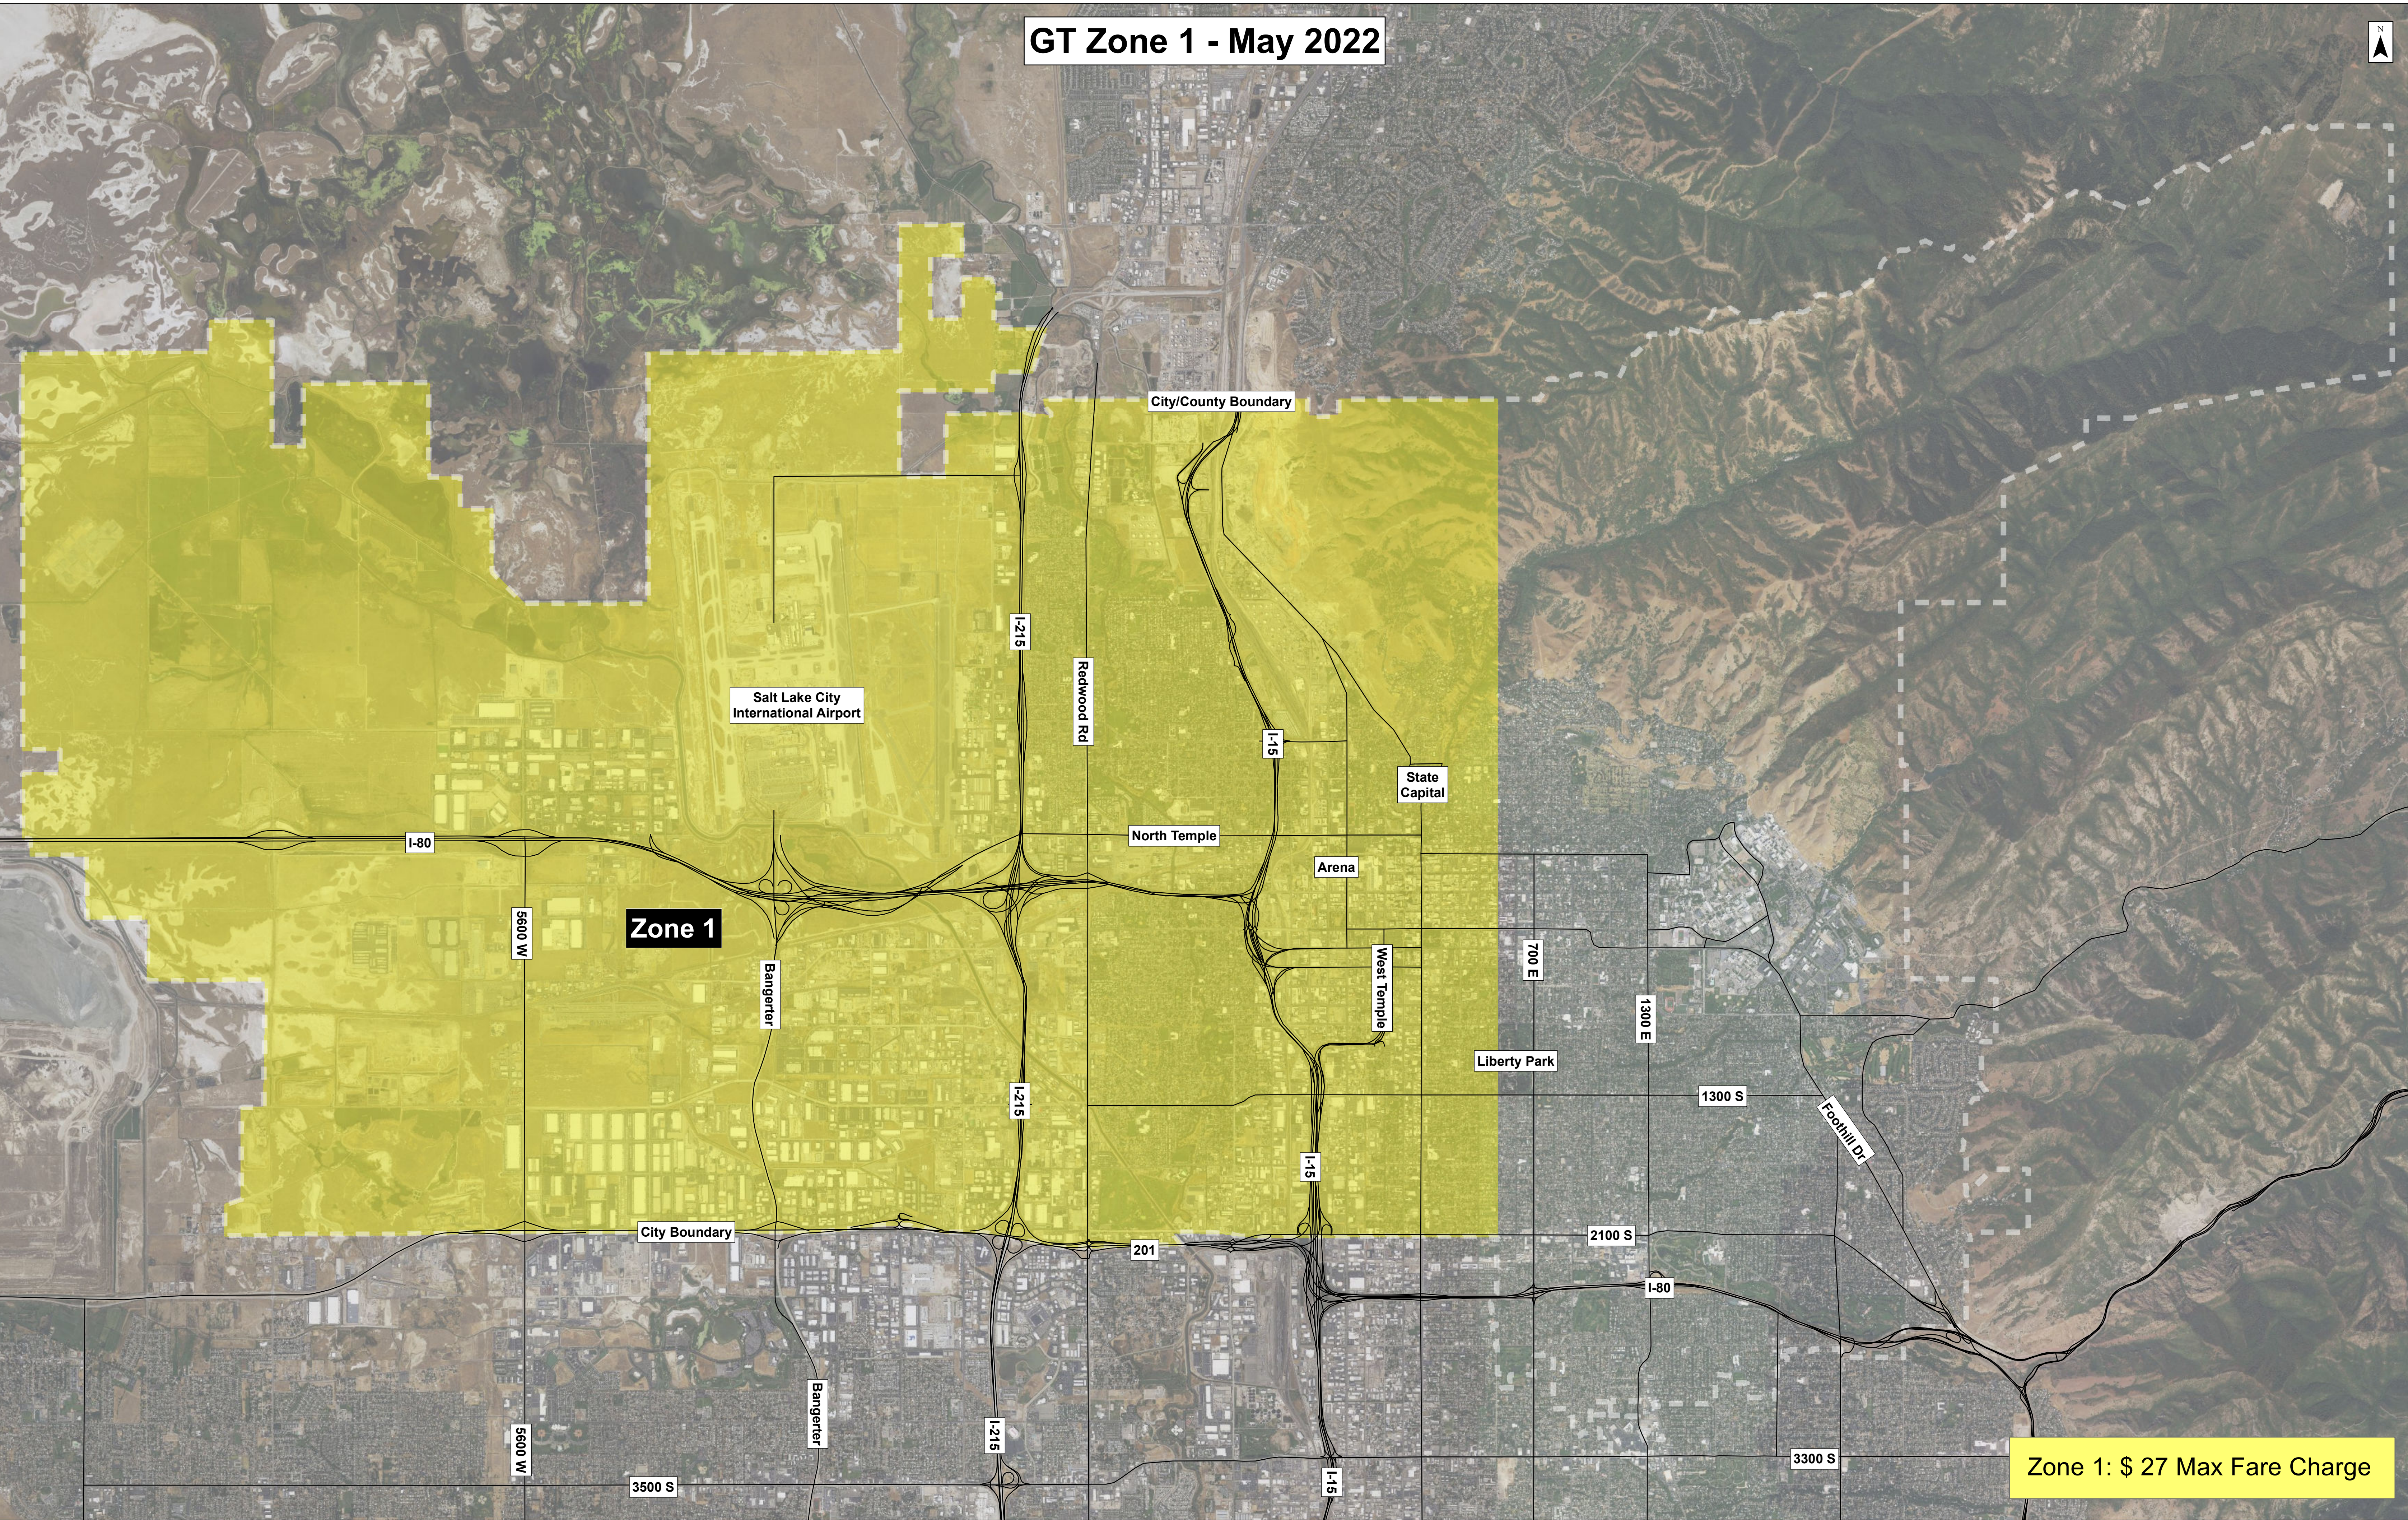

GT Zone 1 - May 2022

Zone 1

Salt Lake City International Airport

City/County Boundary

I-215

Redwood Rd

I-15

State Capital

I-80

North Temple

Arena

5600 W

Bangerter

West Temple

700 E

1300 E

Liberty Park

1300 S

Foothill Dr

City Boundary

I-215

201

I-15

2100 S

I-80

5600 W

Bangerter

I-215

I-15

3300 S

3500 S

Zone 1: \$ 27 Max Fare Charge