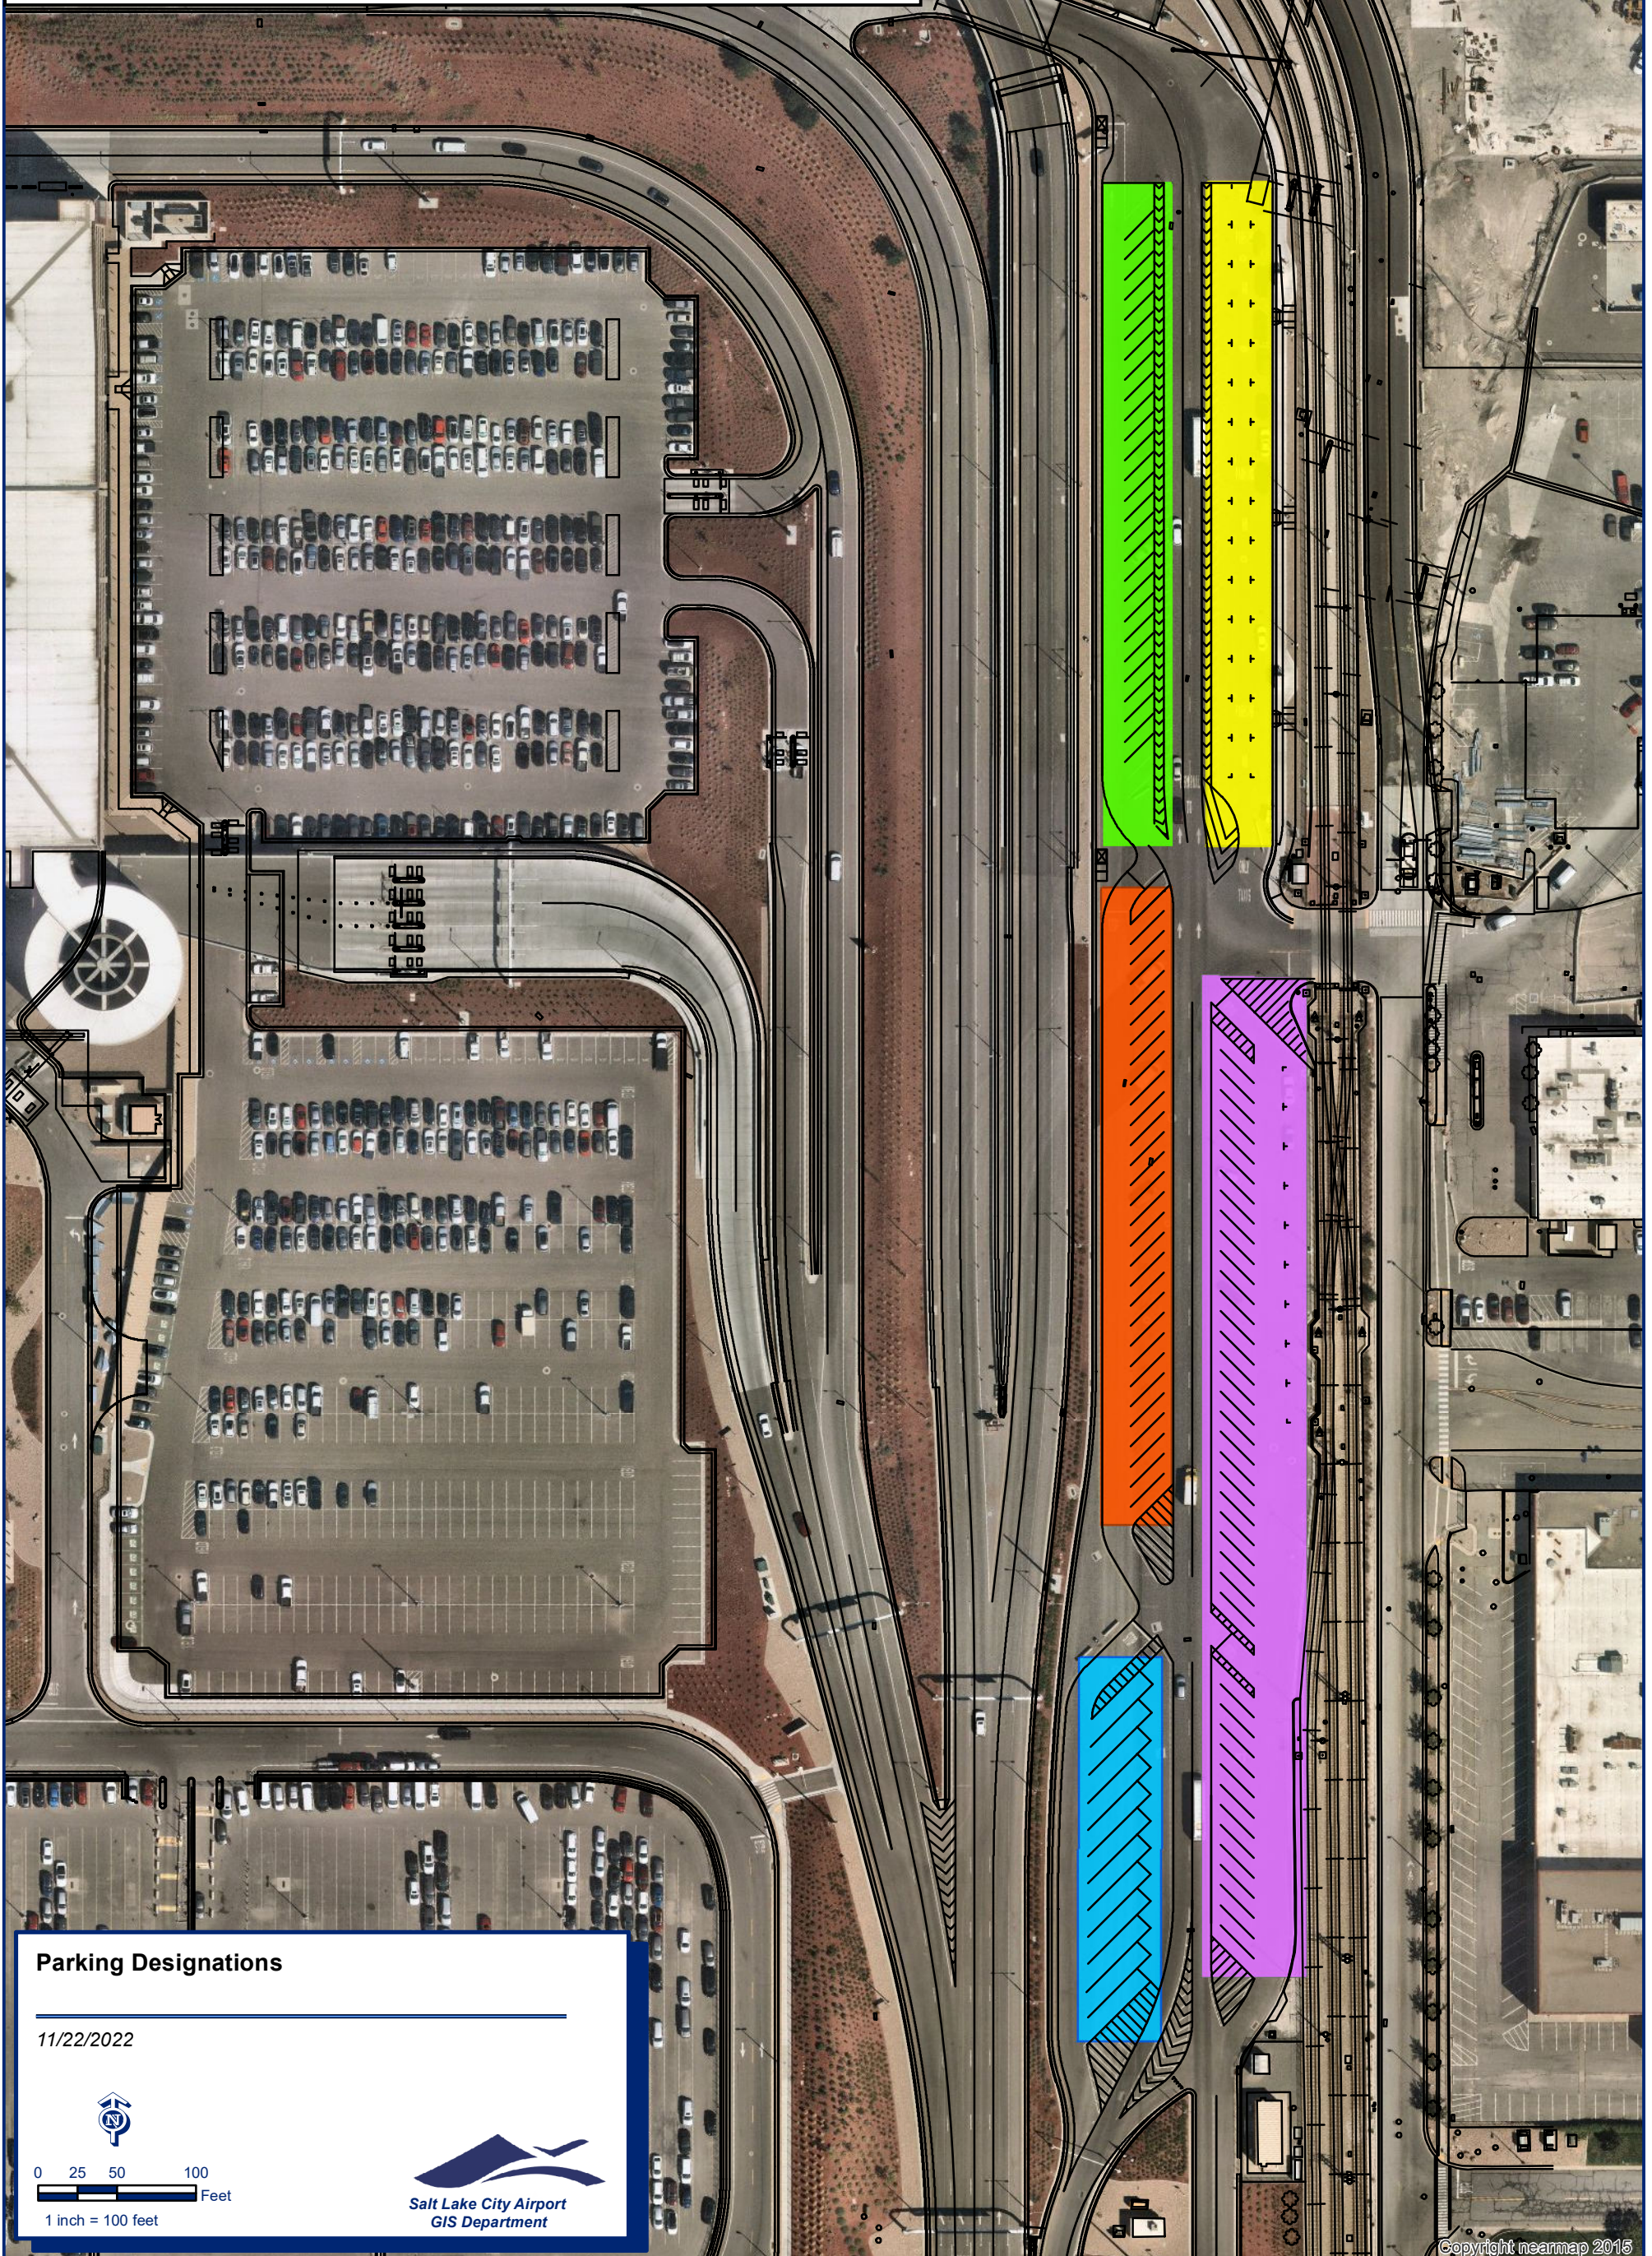

# Parking Designations

-  Yellow Cab (Operating Area 9A)
-  Prearranged Operators & GT Desk Tenants (Operating Area 2A-5A)
-  Hotel and Off Airport Parking Shuttles (Operating Area 6A-8A)  
\*Also Skyhop may park in this section
-  Charter and Oversized Operators (Operating Area 2B)
-  Overflow / Misc. Parking

## Parking Designations

11/22/2022

0 25 50 100  
Feet  
1 inch = 100 feet