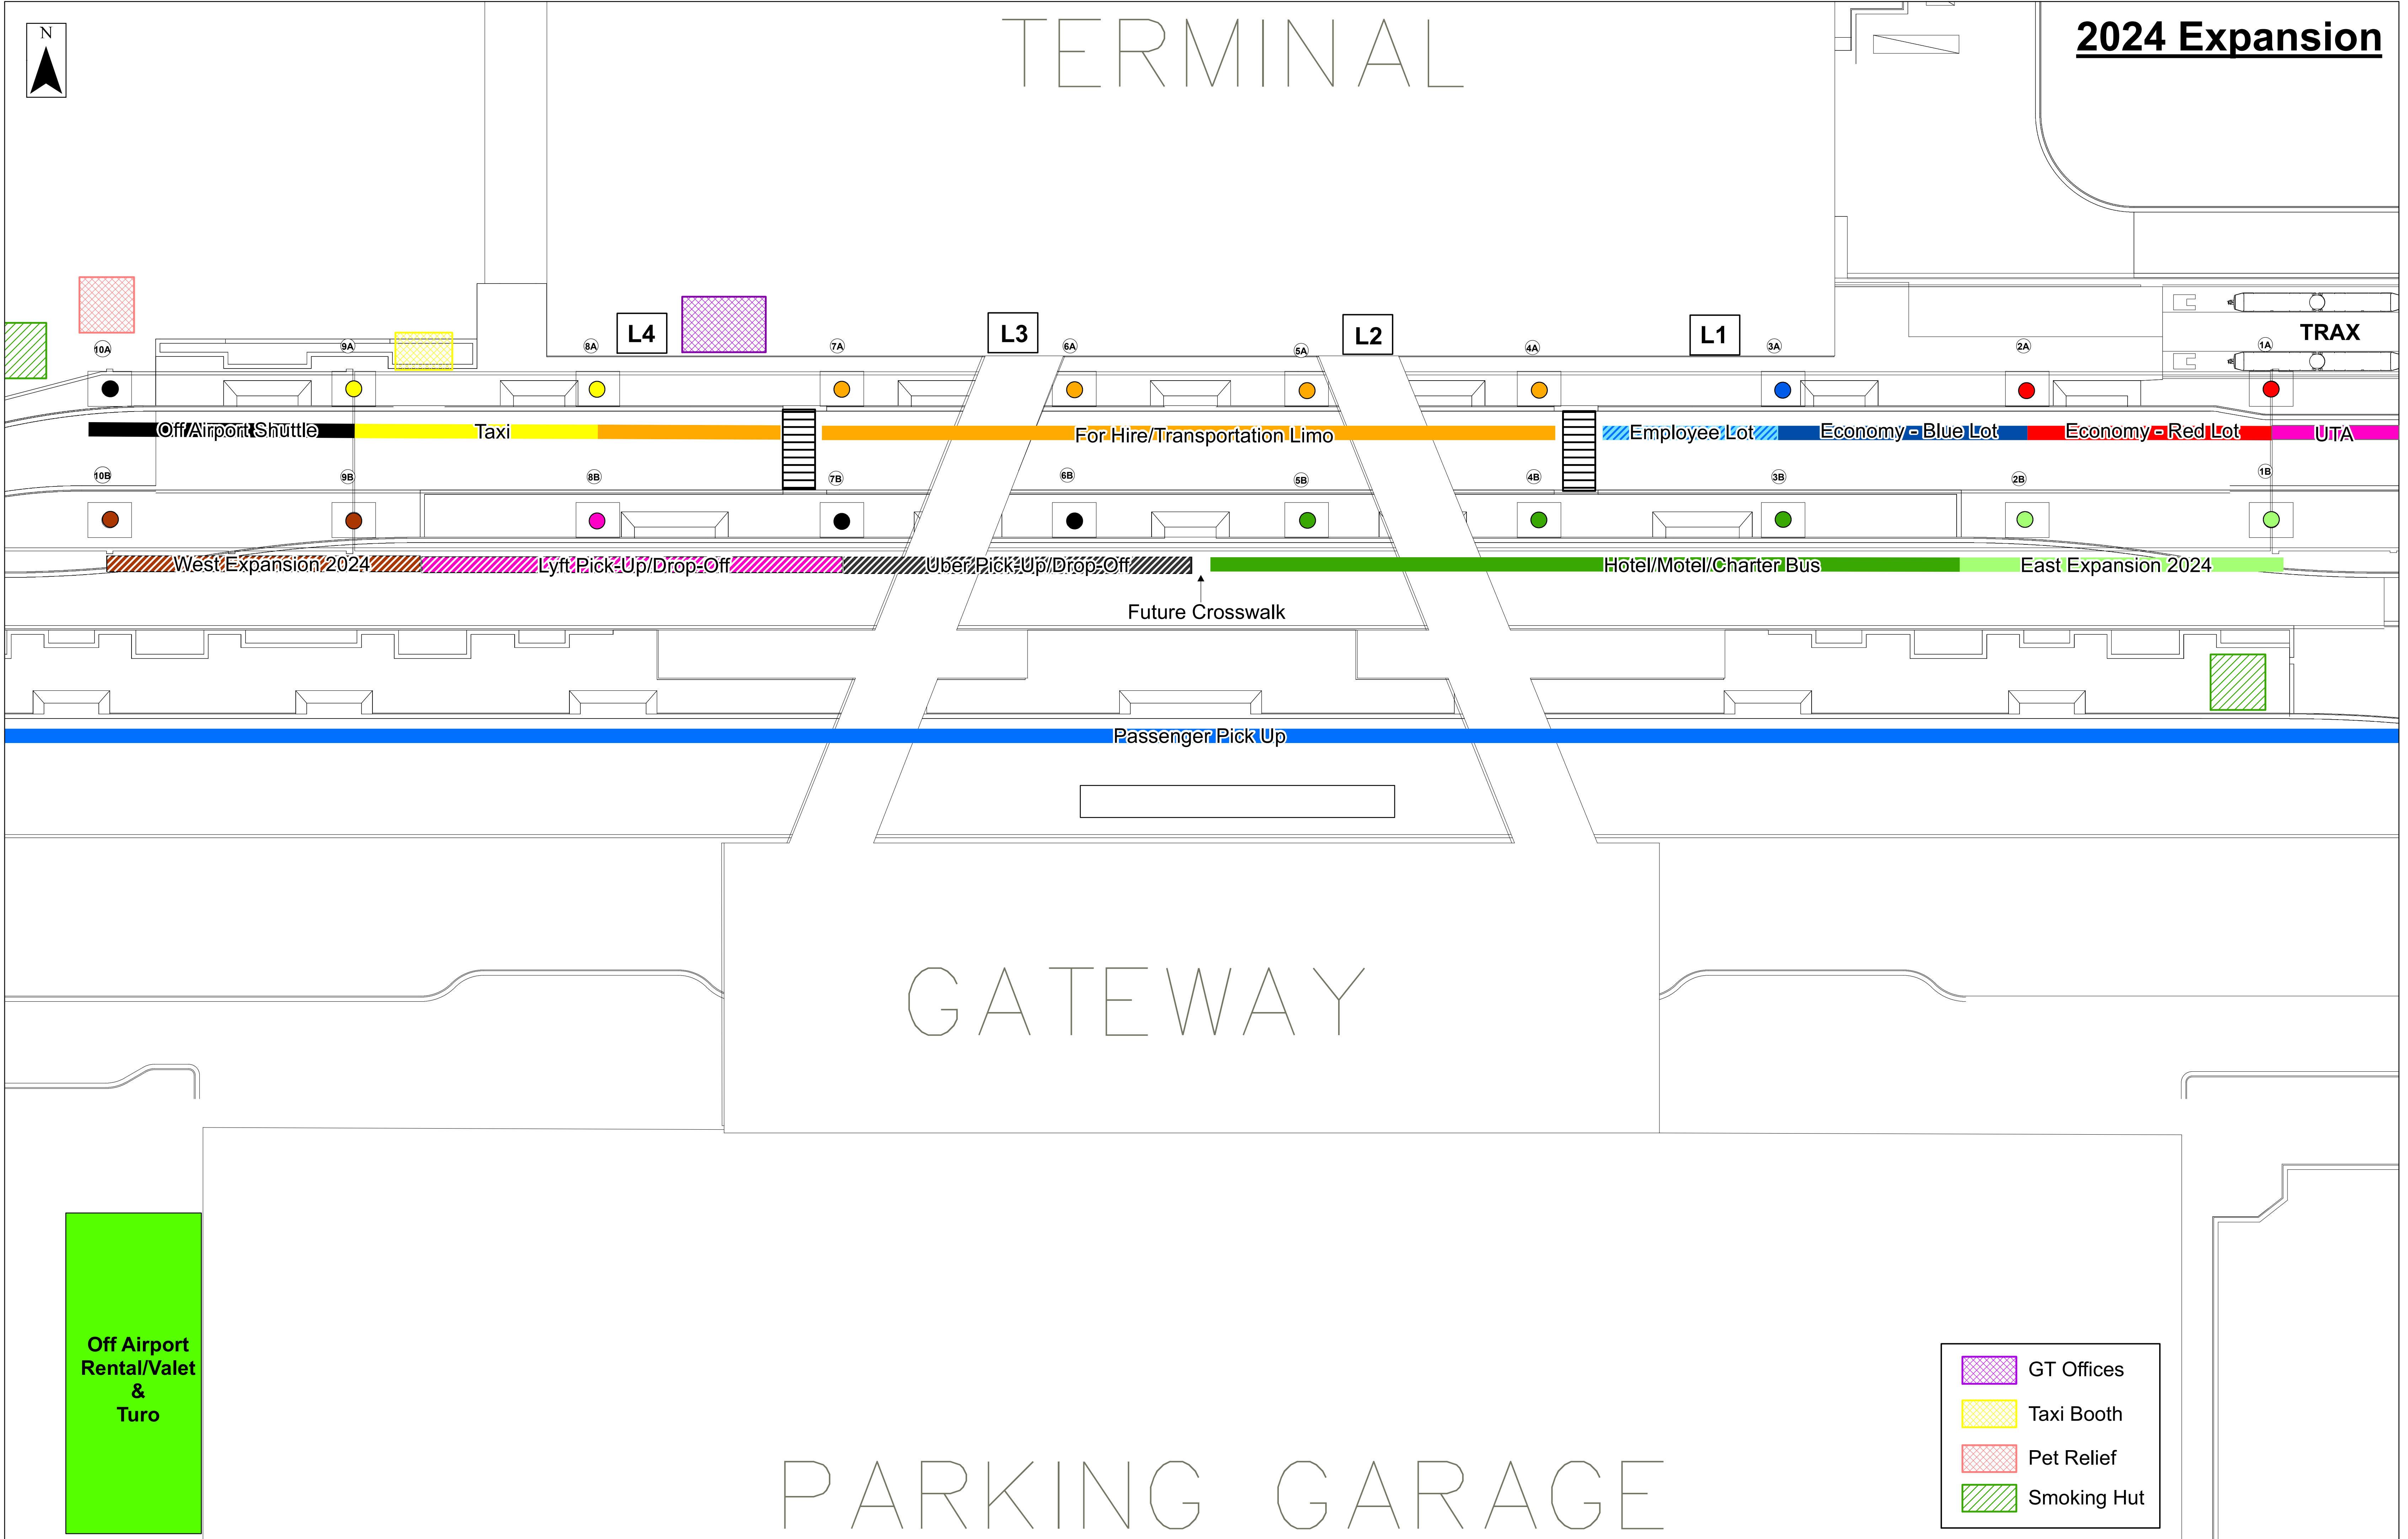

# TERMINAL

# GATEWAY

# PARKING GARAGE

Off Airport  
Rental/Valet  
&  
Turo

-  GT Offices
-  Taxi Booth
-  Pet Relief
-  Smoking Hut