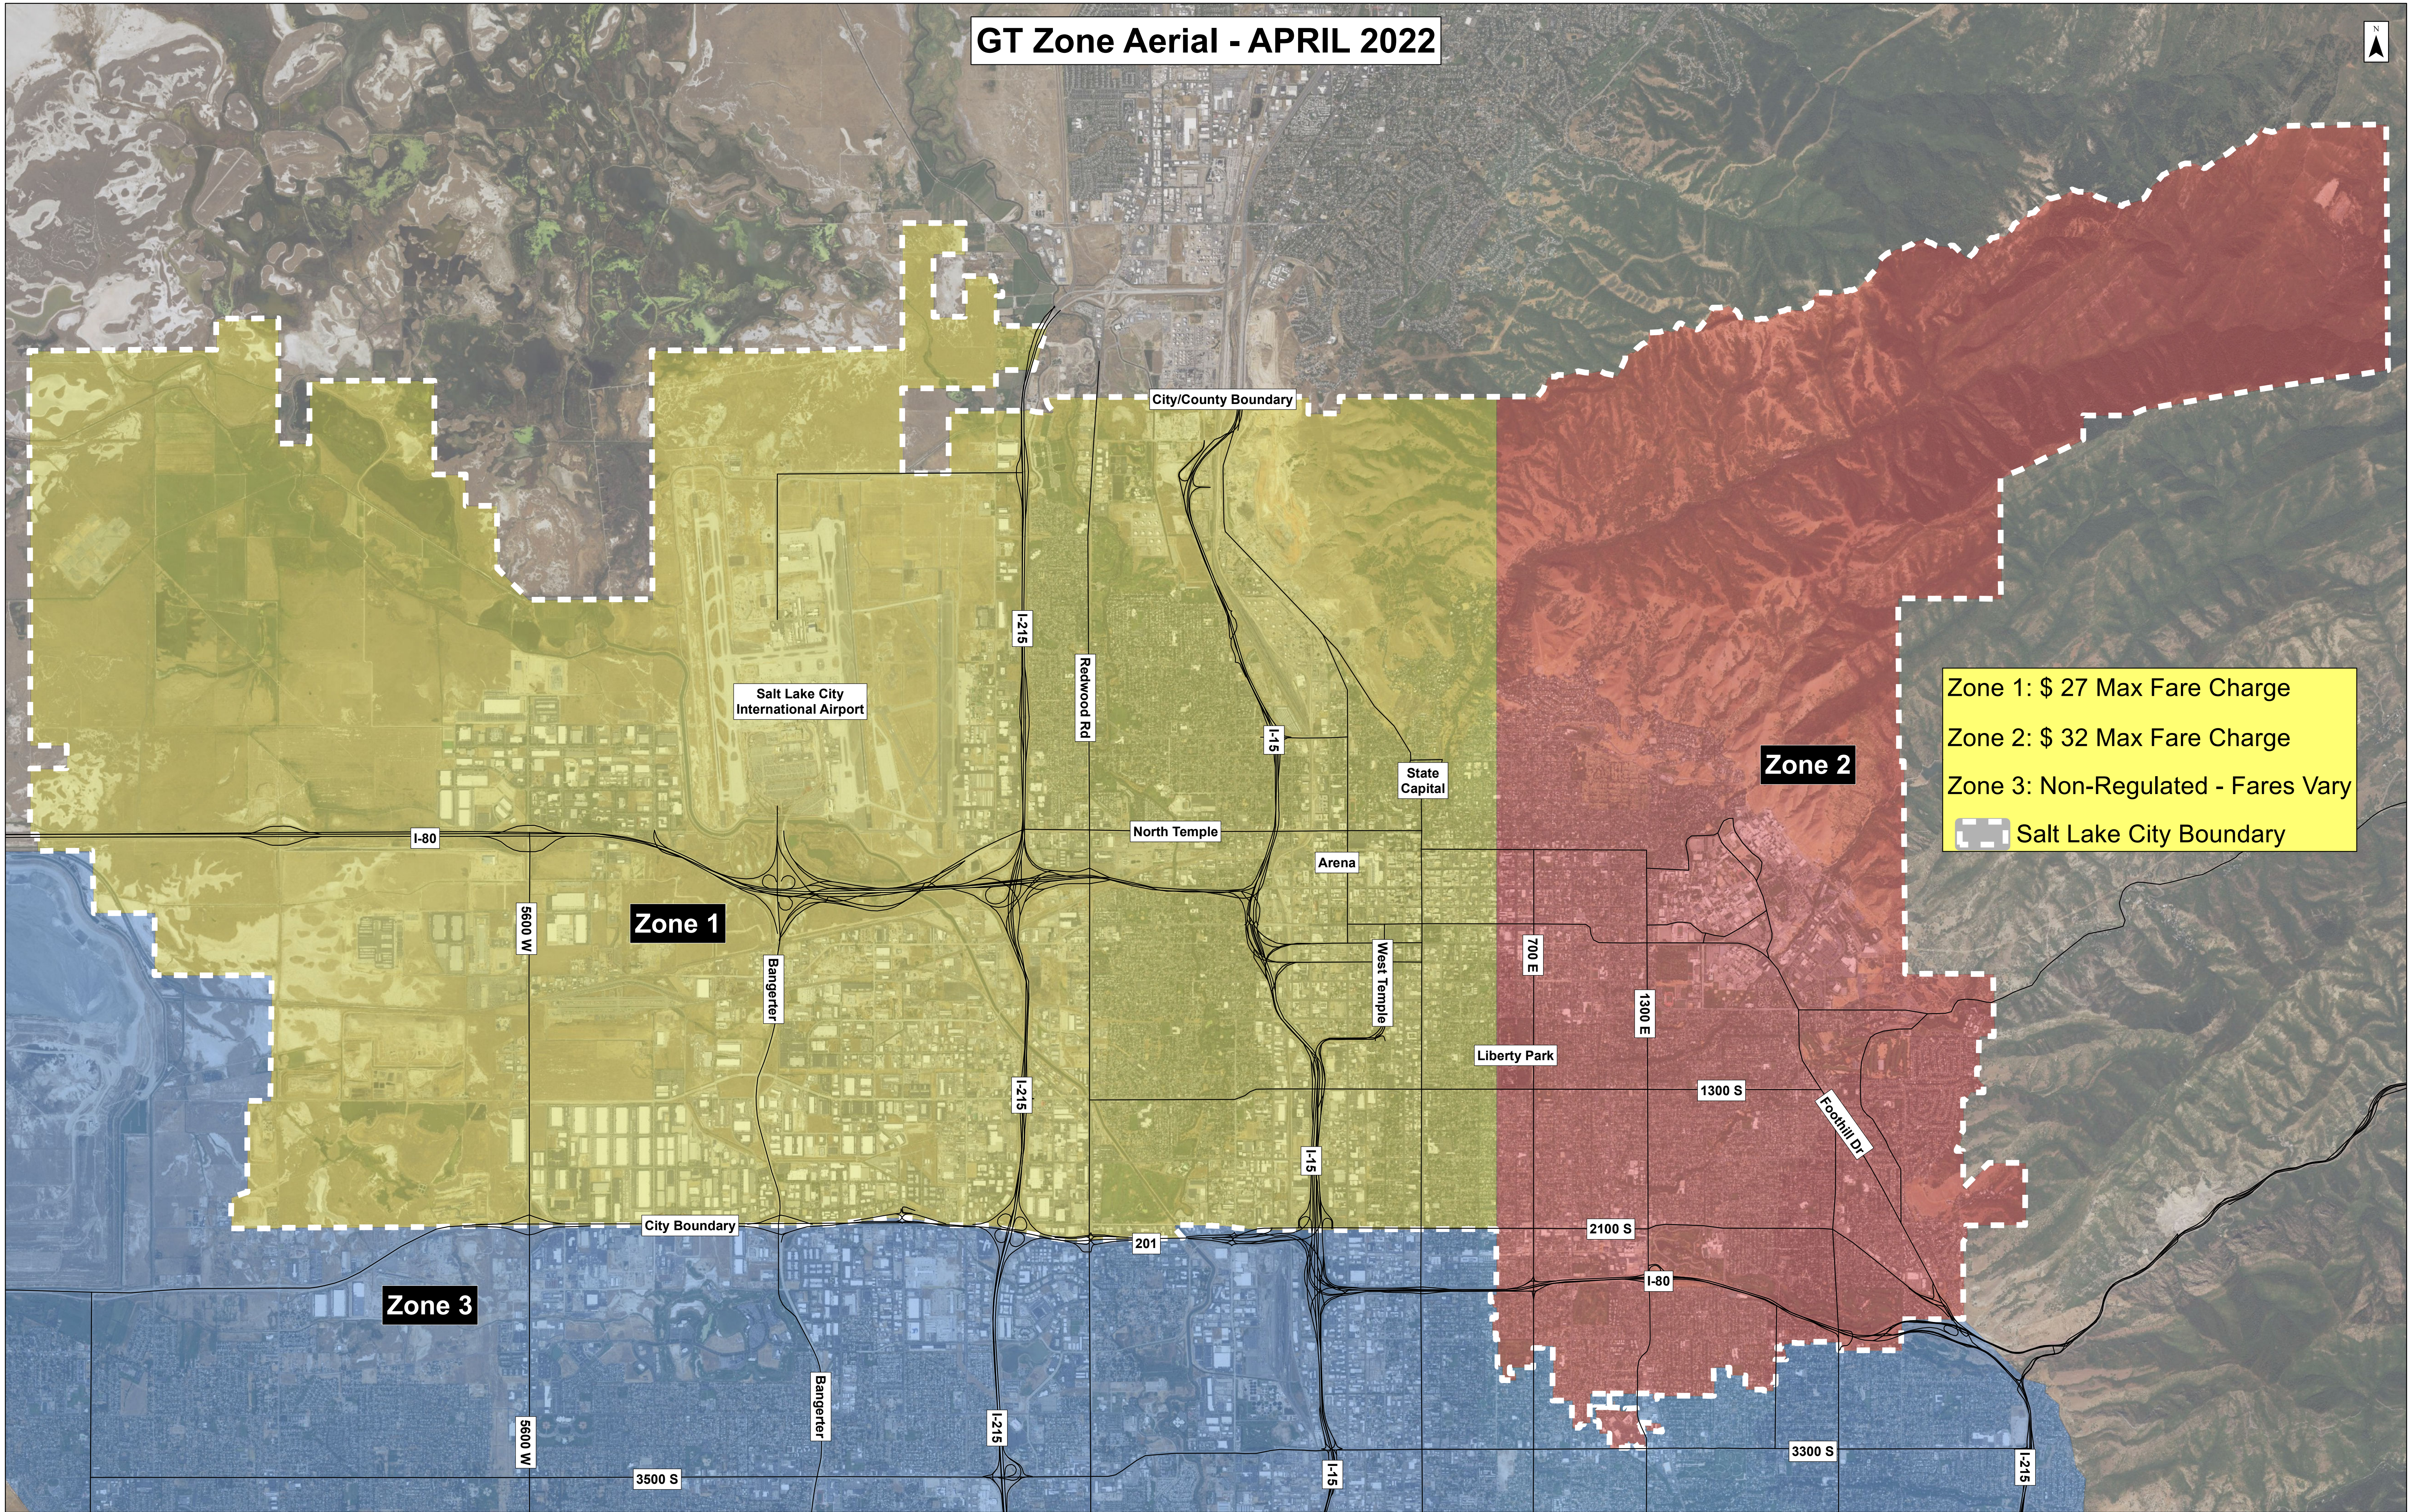

# GT Zone Aerial - APRIL 2022

Zone 1: \$ 27 Max Fare Charge  
Zone 2: \$ 32 Max Fare Charge  
Zone 3: Non-Regulated - Fares Vary  
 Salt Lake City Boundary

**Zone 1**

**Zone 2**

**Zone 3**

Salt Lake City International Airport

City/County Boundary

City Boundary

North Temple

State Capital

Arena

Liberty Park

Foot Hill Dr

Bangerter

West Temple

Bangerter

I-215

I-15

I-215

I-15

I-215

I-15

I-215

I-80

5600 W

5600 W

3500 S

201

2100 S

I-80