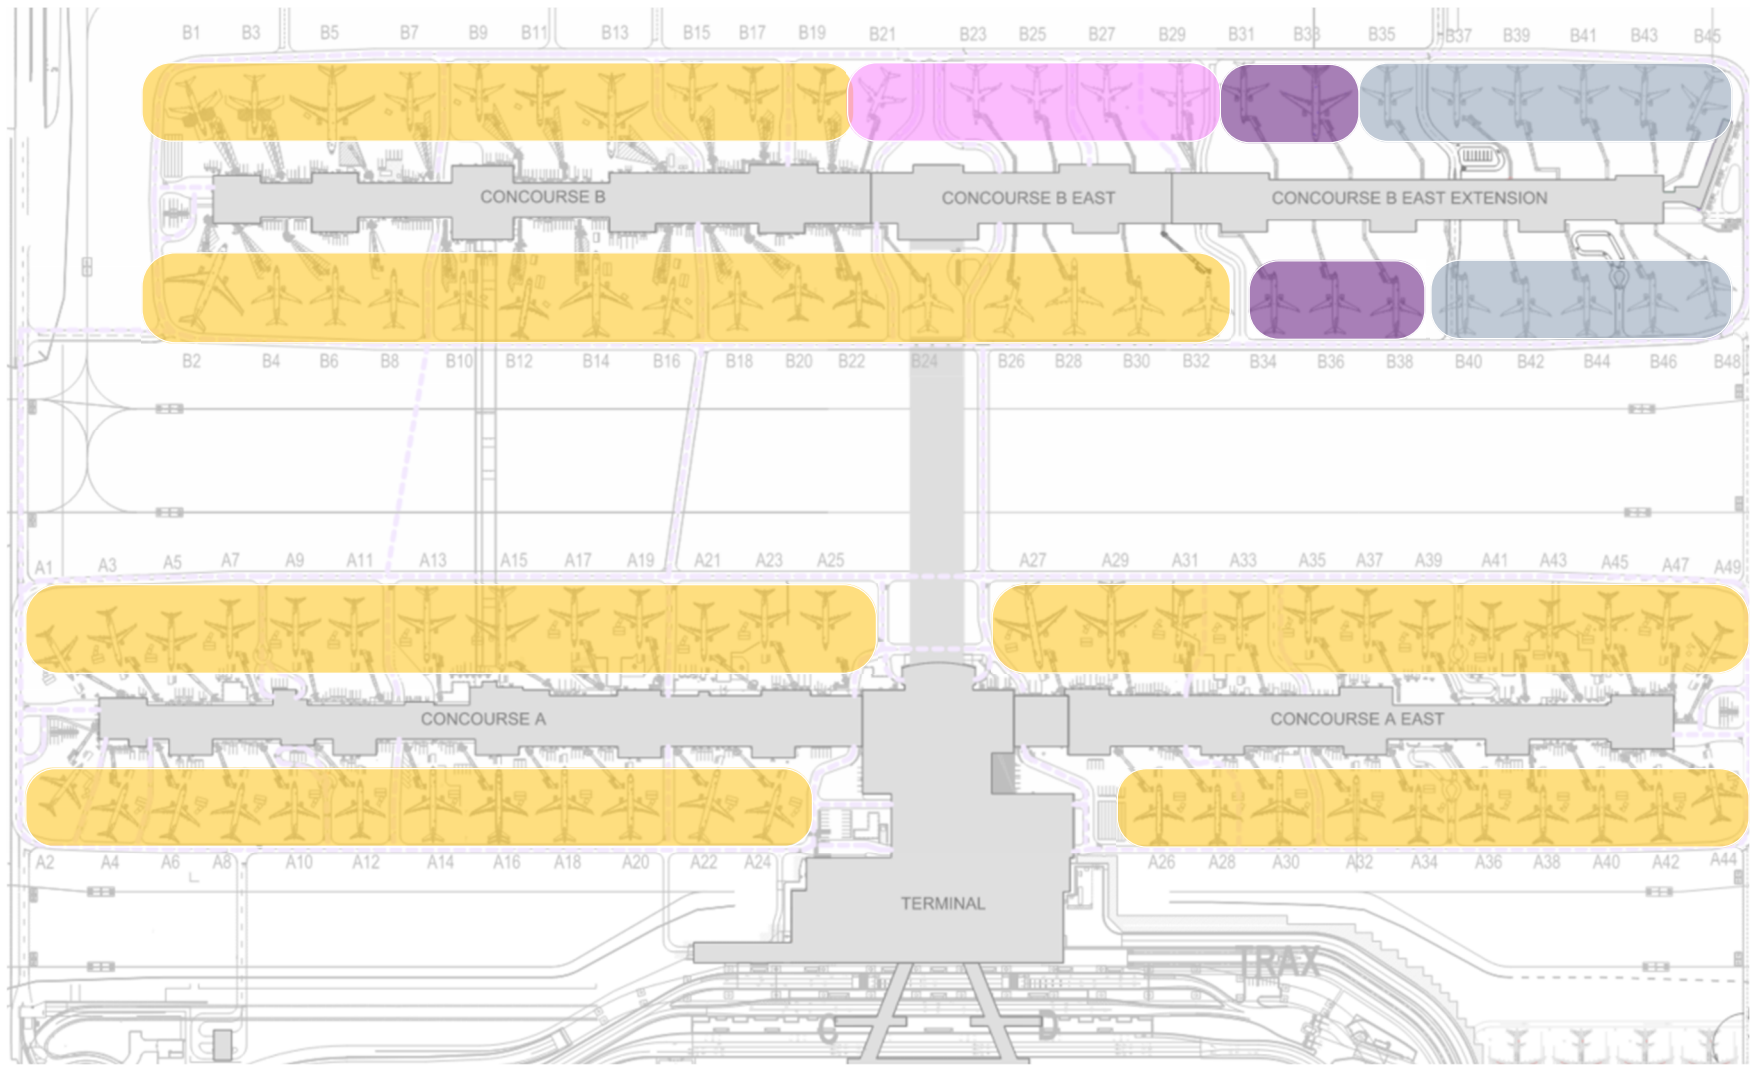

- 73 CURRENT GATES OPEN
- 05 Phase 3 GATES OPEN OCT OF 2025
- 05 Phase 4 GATES OPEN OCT OF 2025
- 11 Phase 4 GATES OPEN OCT OF 2026

# SLC AIRPORT – GATES AT A GLANCE